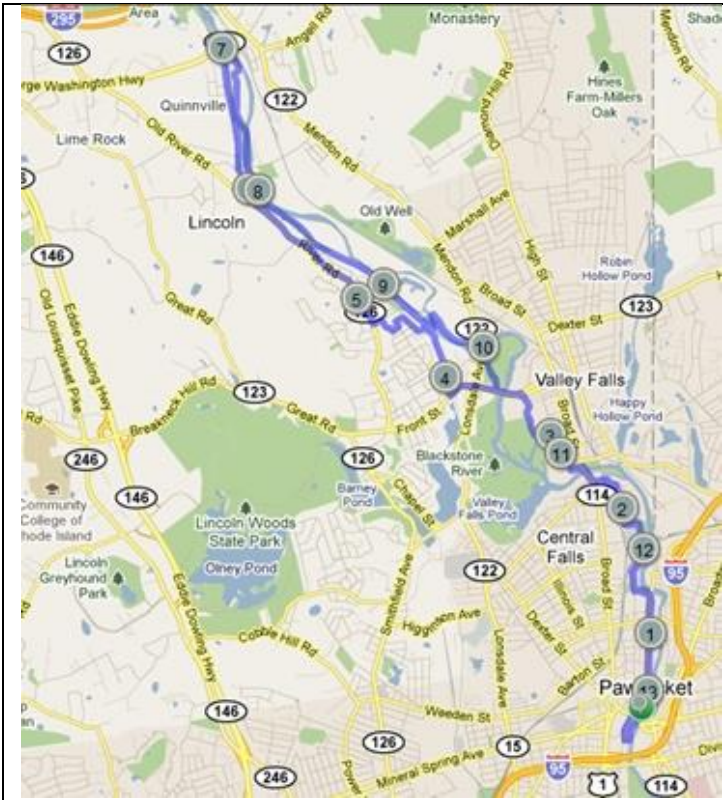

Blackstone Valley Half Marathon.

START	8:00:00		
Mile	Fastest	Slowest	Location
1	8:04 AM	8:18 AM	Cross St/Roosevelt Ave
2	8:09 AM	8:36 AM	High St/Hunt St
3	8:14 AM	8:54 AM	Jones St/Entrance to bike path
4	8:19 AM	9:13 AM	Front Street
5	8:24 AM	9:32 AM	River Rd/Duxbury Court
6	8:29 AM	9:50 AM	Old River Rd/Lower River Rd
7	8:34 AM	10:09 AM	Bike path at G. Wash Hwy.
8	8:39 AM	10:27 AM	On bike path past Martin St
9	8:44 AM	10:45 AM	Bike path approaching Mendon Rd
10	8:49 AM	11:03 AM	Cross Lonsdale Ave on bike path
11	8:54 AM	11:22 AM	Titus Street
12	8:59 AM	11:40 AM	High St approaching Charles St
13	9:04 AM	11:58 AM	Cross Exchange St on Roosevelt
13.1	9:05 AM	12:00 AM	Finish Pawtucket city Hall

TURN BY TURN DIRECTIONS

START: Roosevelt Ave at Pawtucket City Hall.

Head East on Roosevelt towards Hwy 95

Right on Main Street

Left on East Ave

Bear left on Pleasant Street

Take first left on Pleasant Street

Left on Roosevelt Exd

Pass start and continue to Charles Street.

Left on Charles Street

Right on High Street (High Street closed 8 am until noon)

Right on Broad Street

Left on Meeting Street

Right on Chase Street

Cross Lonsdale Avenue and continue on Bike Path

Cross Chambers/John Streets

Continue on Bike Path

Enter Jones Street

Immediate right onto Silva Street

Left on Titus Street

Right on Chase Street

Left on Meeting Street